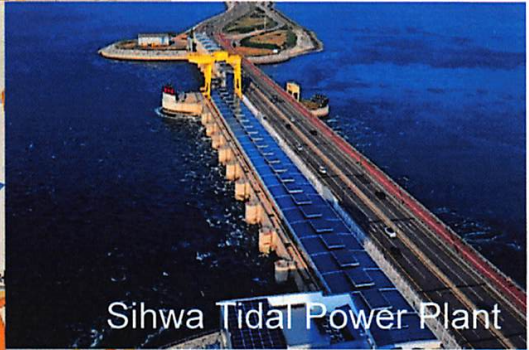

Sihwa Tidal Power Plant

Gahak Silver Mine

Nodule Smelting system

Not Available

Mn-nodule Miner (MineRo)

Technical Tour _ Day 2