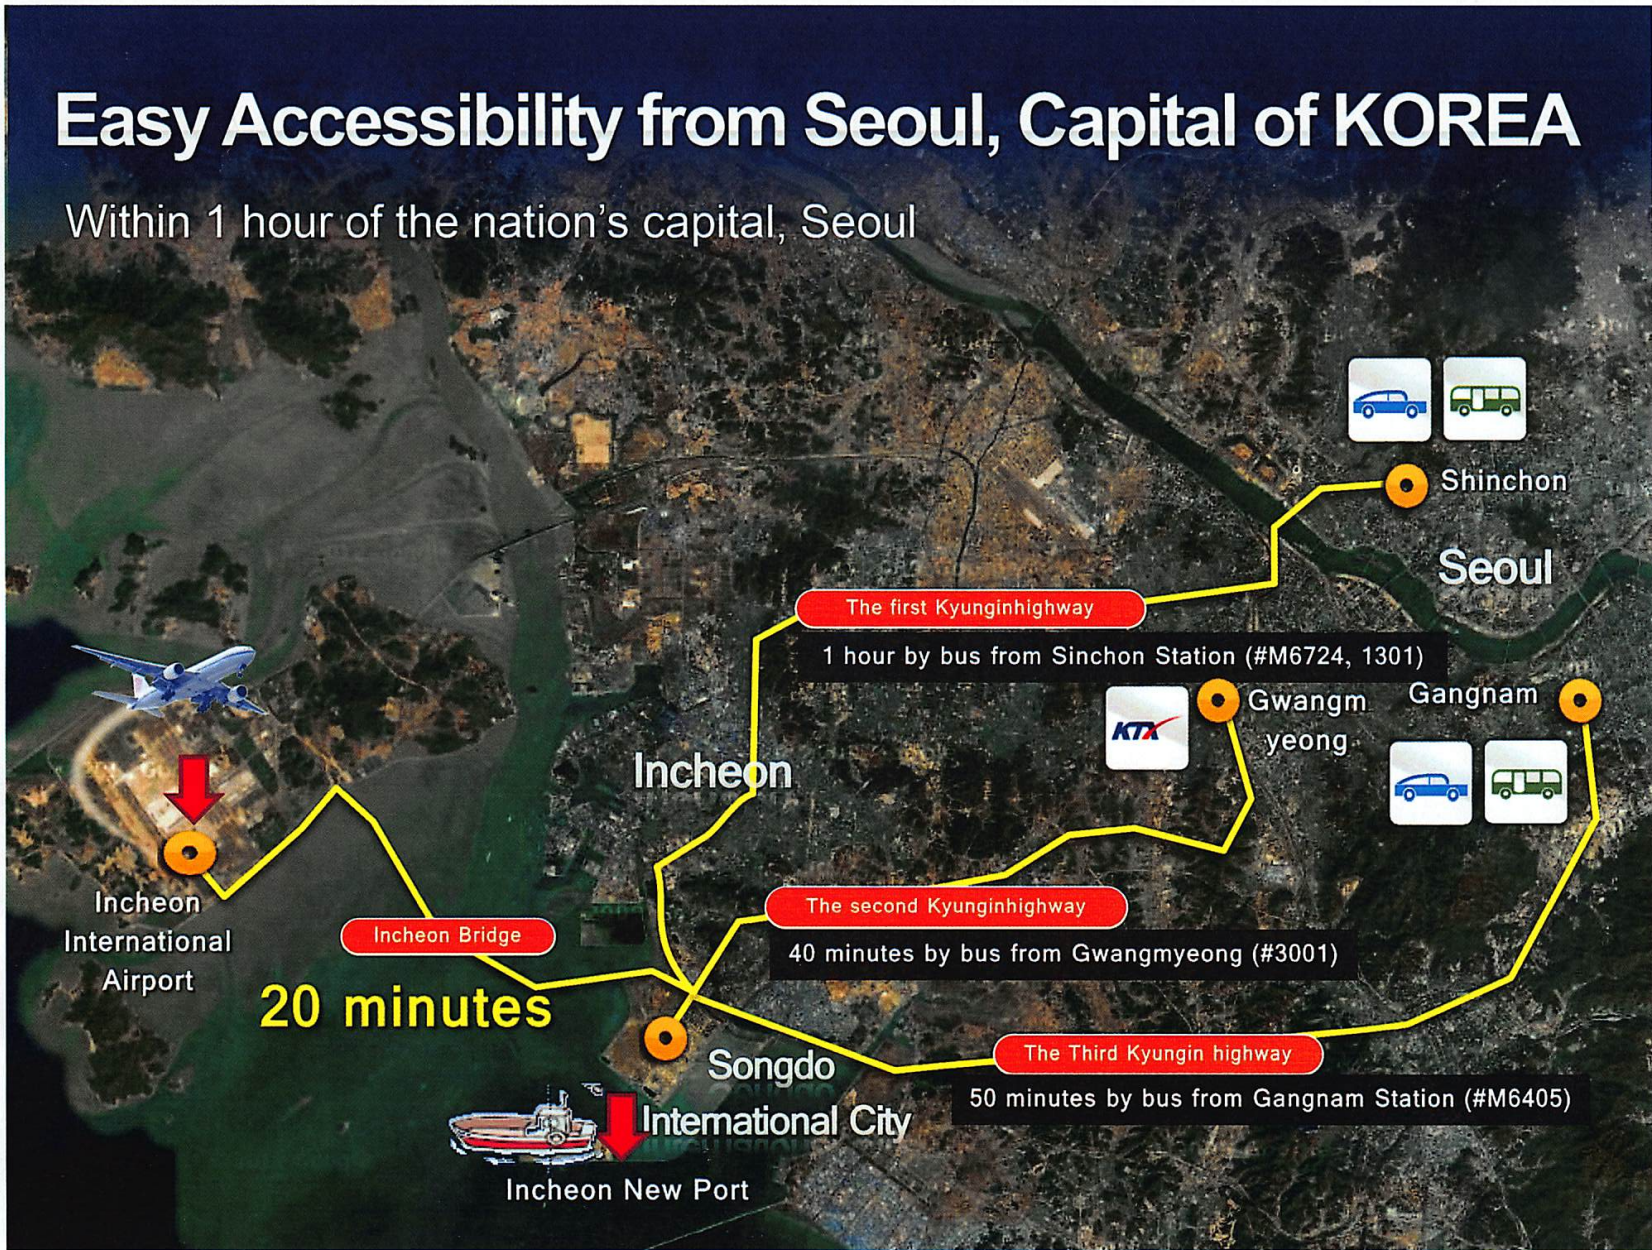

UMC 2016, Songdo, Incheon

2016, October 9 - 13

*Resource and Environmental Assessment
for Deep Seabed Mining*

Easy Accessibility

- Incheon International Airport links with 180 cities in 50 countries

Incheon International Airport

- ASQ(Airport Service Quality) Grand prize winner for 10 consecutive years
- Incheon Airport has risen to the ranks of the world's top airports, and now connects Korea to 180 cities in 60 countries around the globe with expanded annual capacities of 410,000 flights, 44 million passengers, and 4.5 million tons of cargo

The Gateway to Korea!

From Airport to Venue

minutes from Incheon International Airport to

Orakai Songdo Park Hotel

30 Minutes by KAL Limousine (bus)

Easy Accessibility from Seoul, Capital of KOREA

Within 1 hour of the nation's capital, Seoul

Hotels within Songdo

UMC 2016 Hotel and Conference Selection

Affordable accommodation within walking distance

Range of Hotel Rates

Accommodation

- Reasonable prices ranging from USD100 to USD170

Class	Hotel	Discounted Room Rate (USD)
Super deluxe ★★★★★	Sheraton Incheon Hotel	150~170
	Oakwood Premier Hotel	
Deluxe ★★★★★	Orakai Songdo Park Hotel	100~130
	The Central Park Hotel Songdo	
	Holiday Inn Incheon Songdo	