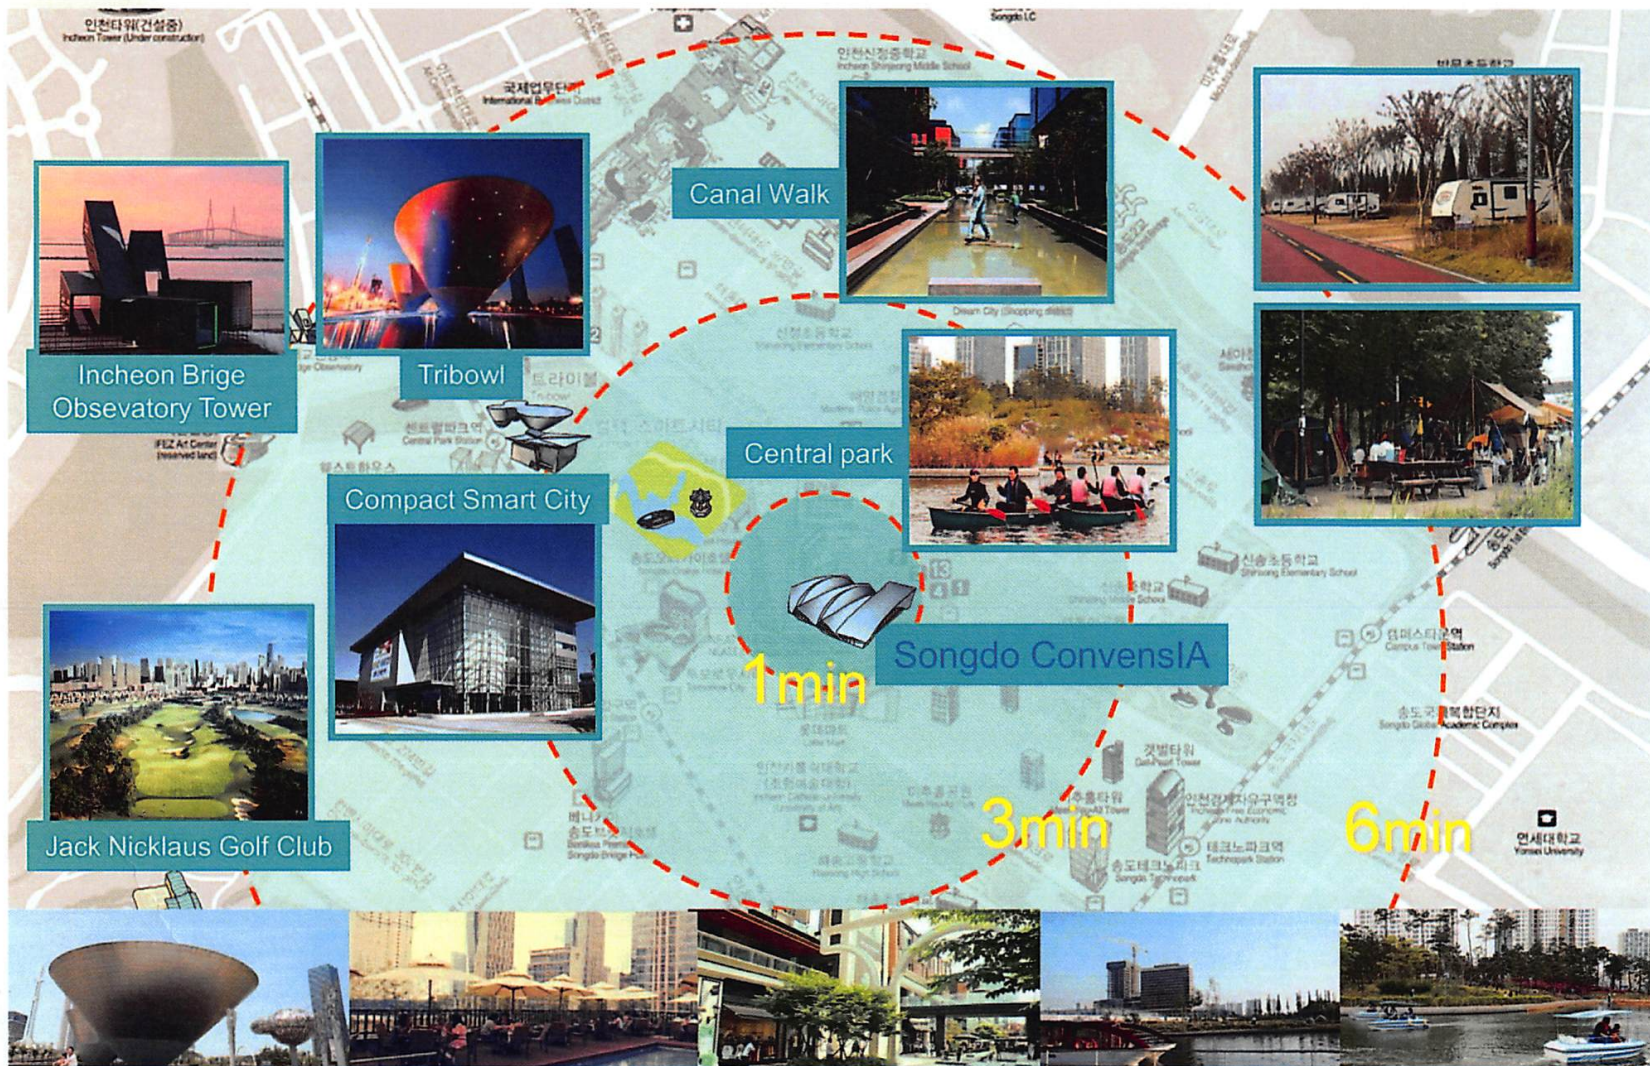

Hotels within Songdo

UMC 2016 Hotel and Conference Selection

Affordable accommodation within walking distance

Range of Hotel Rates

Accommodation

- Reasonable prices ranging from USD100 to USD170

Class	Hotel	Discounted Room Rate (USD)
Super deluxe ★★★★★	Sheraton Incheon Hotel	150~170
	Oakwood Premier Hotel	
Deluxe ★★★★★	Orakai Songdo Park Hotel	100~130
	The Central Park Hotel Songdo	
	Holiday Inn Incheon Songdo	

- ※ Some Hotel 10% tax and 10% service charge will be added to the above rate.
- ※ Breakfast is not included in the above rate.

UMC 2016 Hotel and Conference Selection

Unique Venue

Gyeong Won Jae Ambassador: within 10 mins walk from Songdo ConvensiA

Tourist Attractions within Songdo

Restaurants within Songdo

Food Zone

NC Cube Canal Walk

Songdo 3rd Bridge

CAFE O ASIA (G-tower Branch)

Tri-bowl

Compact Smart City

Central Park Station

Incheon Tourist Information Center

CAFE O ASIA (E&C Branch)

Songdo Central Park

Heineken Lounge

Songdo Central Park East Boathouse

Club Jiumm

What's David's